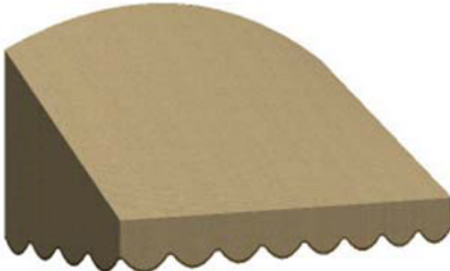

AWNING STYLES

Residential & Commercial
305-519-3735

Traditional Stationary

Dome

Flat Panel

Arched-Top Stationary

Clam (European Dome)

Swag (Concave)

Flat End Dome (Convex)

Long Dome

Patio Cover

Gabled Entry

Barrel Entry

All styles available with different valance options:

Loose Valance

Tight Valance