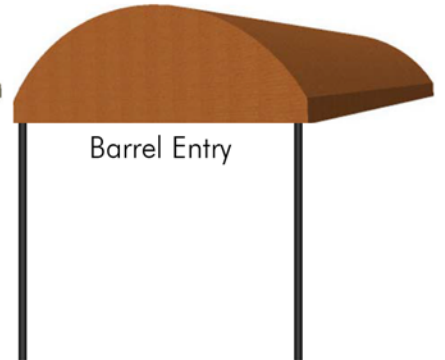

AWNING STYLES

Residential & Commercial
305-519-3735

Traditional Stationary

Dome

Flat Panel

Arched-Top Stationary

Clam (European Dome)

Swag (Concave)

Flat End Dome (Convex)

Long Dome

Patio Cover

Gabled Entry

Barrel Entry

All styles available with different valance options:

Loose Valance

Tight Valance